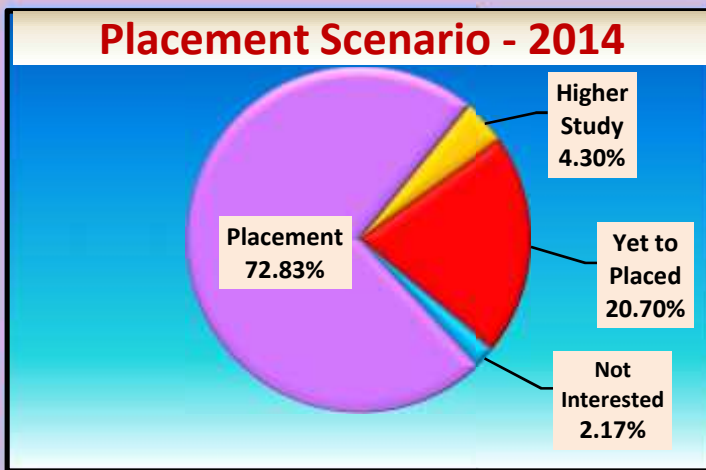

Narula Institute of Technology

Placement Scenario - 2014

Placement Scenario - 2015

Placement Scenario - 2016 (Continued..)

Placement Accreditations:

1. TCS
2. ITC Infotech
3. Tech Mahindra
4. I-Gate
5. Ericsson

Package Offered in Last year	Rs. In Lacs
Highest Package Offered	10.00
Average Package Offered	3.10