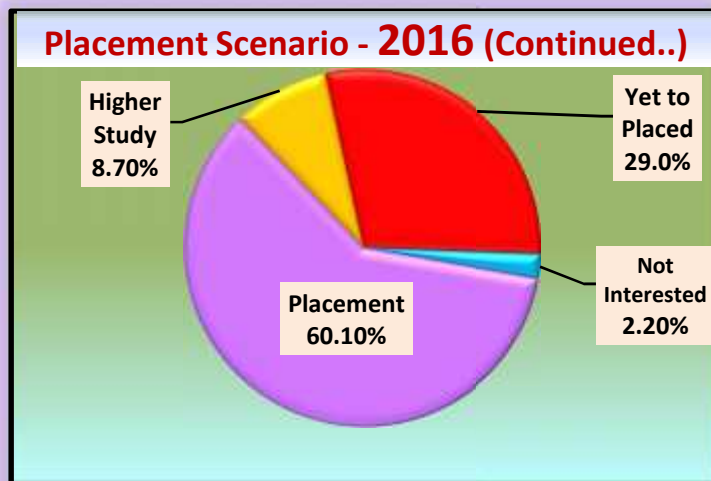

Narula Institute of Technology

Placement Scenario - 2014

Placement Scenario - 2015

Placement Scenario - 2016 (Continued..)

Placement Accreditations:

1. TCS
2. ITC Infotech
3. Tech Mahindra
4. I-Gate
5. Ericsson

Package Offered in Last year	Rs. In Lacs
Highest Package Offered	10.00
Average Package Offered	3.10