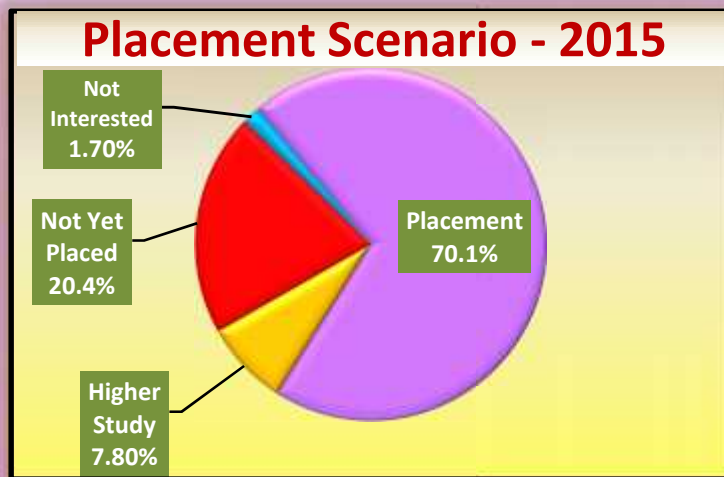

Narula Institute of Technology

Placement Scenario - 2014

Placement Scenario - 2015

Placement Scenario - 2016 (Continued..)

Placement Accreditations:

1. TCS
2. ITC Infotech
3. Tech Mahindra
4. I-Gate
5. Ericsson

Package Offered in Last year	Rs. In Lacs
Highest Package Offered	10.00
Average Package Offered	3.10