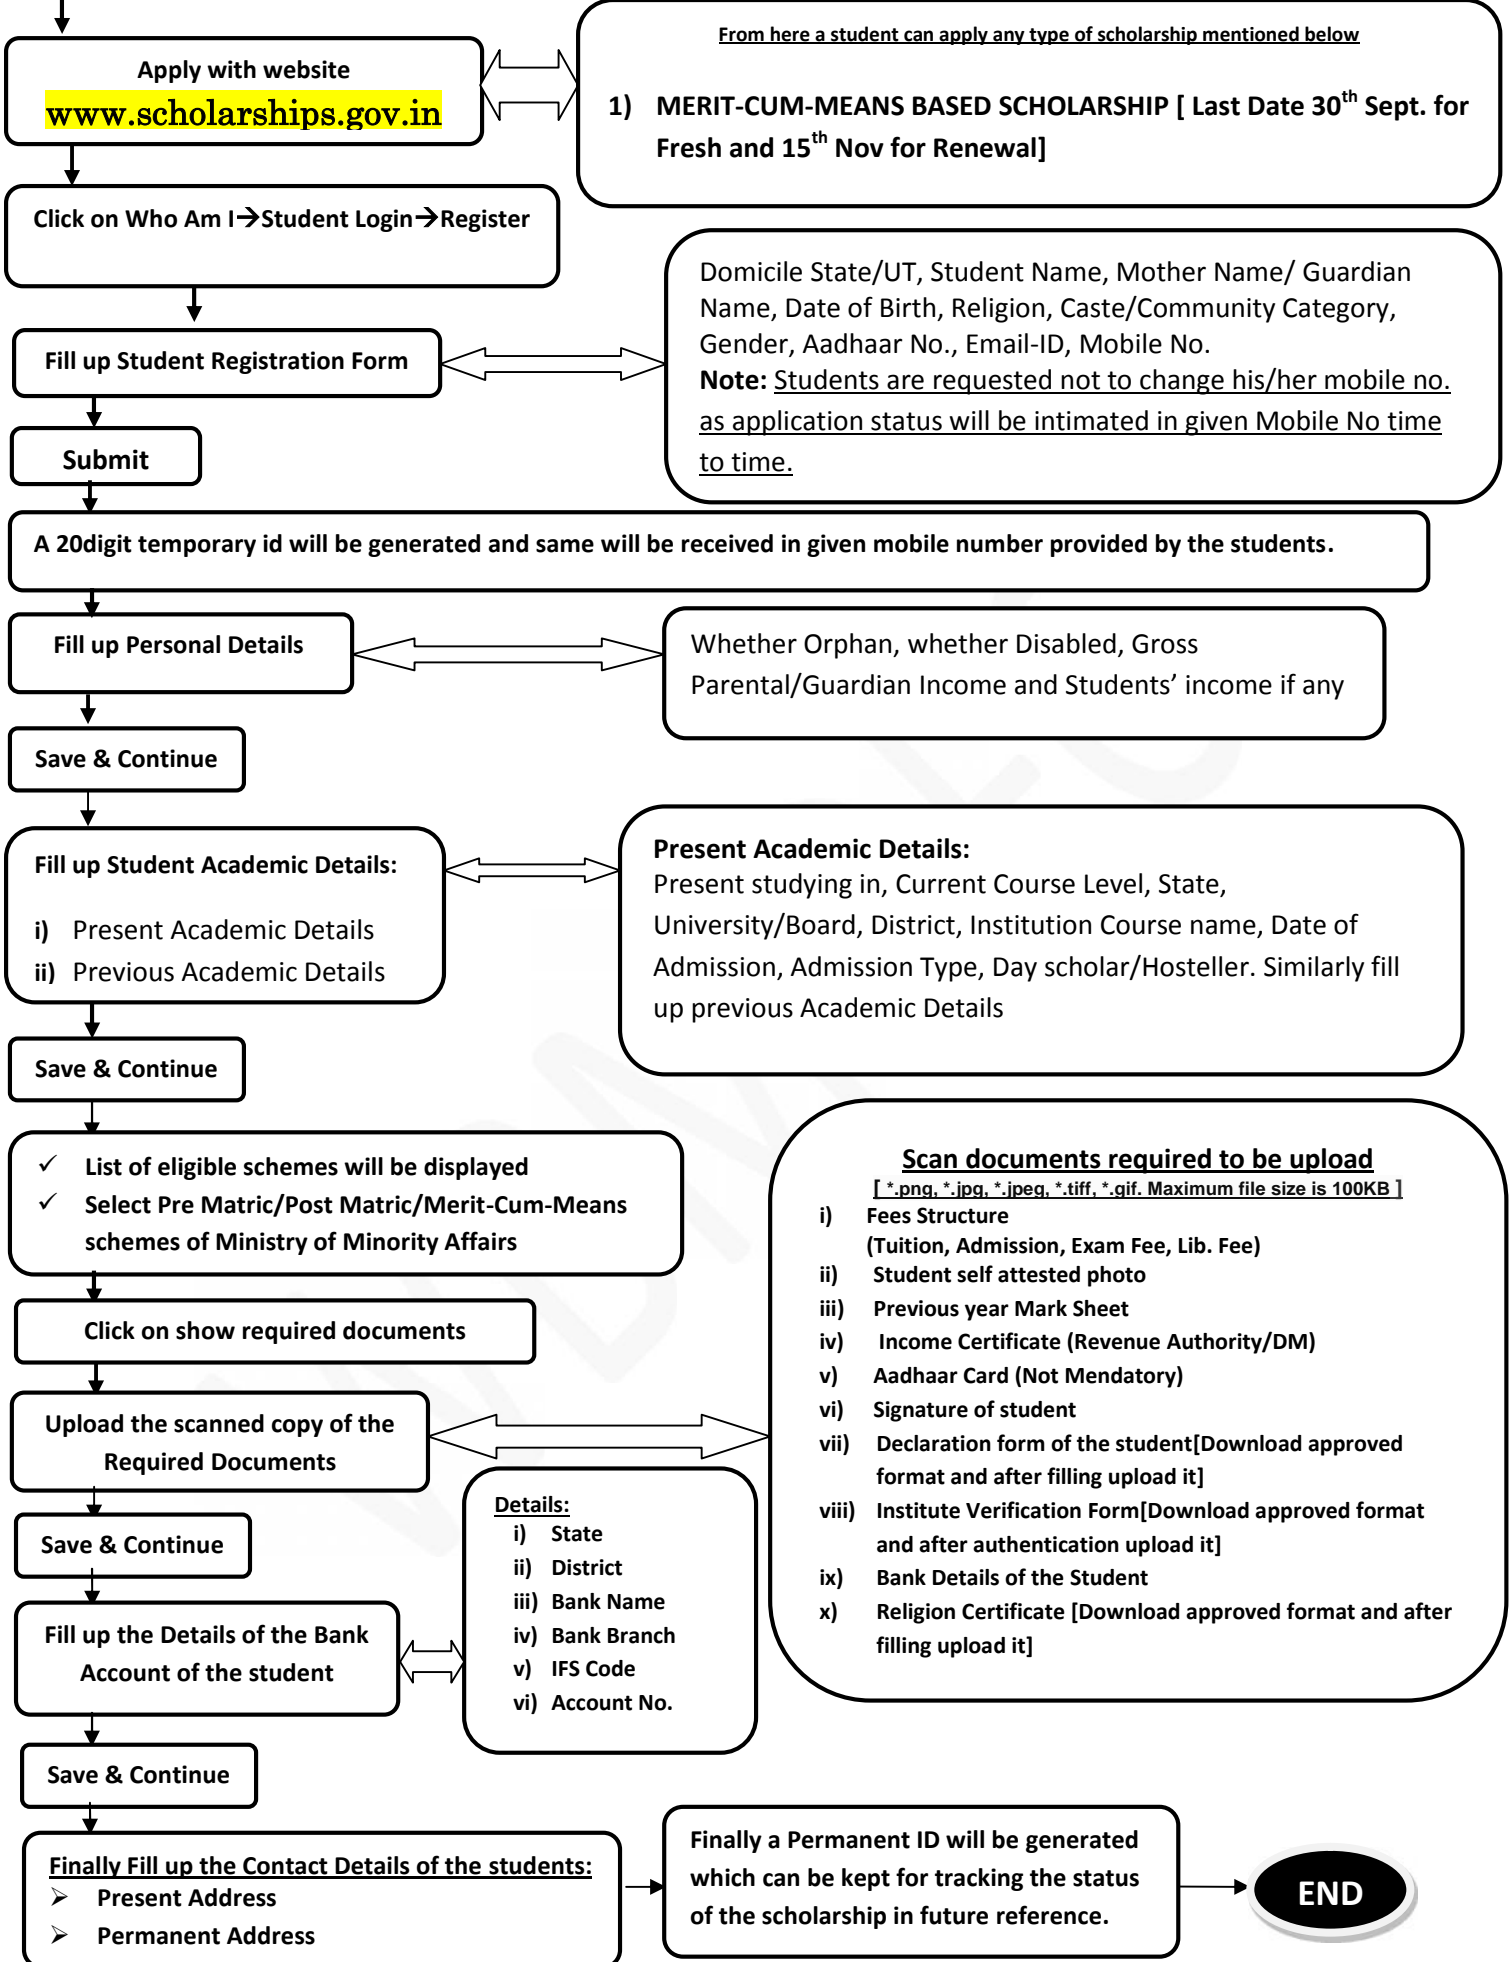

START

# Flow Chart for Online Application For FRESH students (Merit-Cum-Means based Scholarship)

Note: No hard copies are to be submitted in any Dept. of Minorities or any Institution only uploading documents will do the needful.